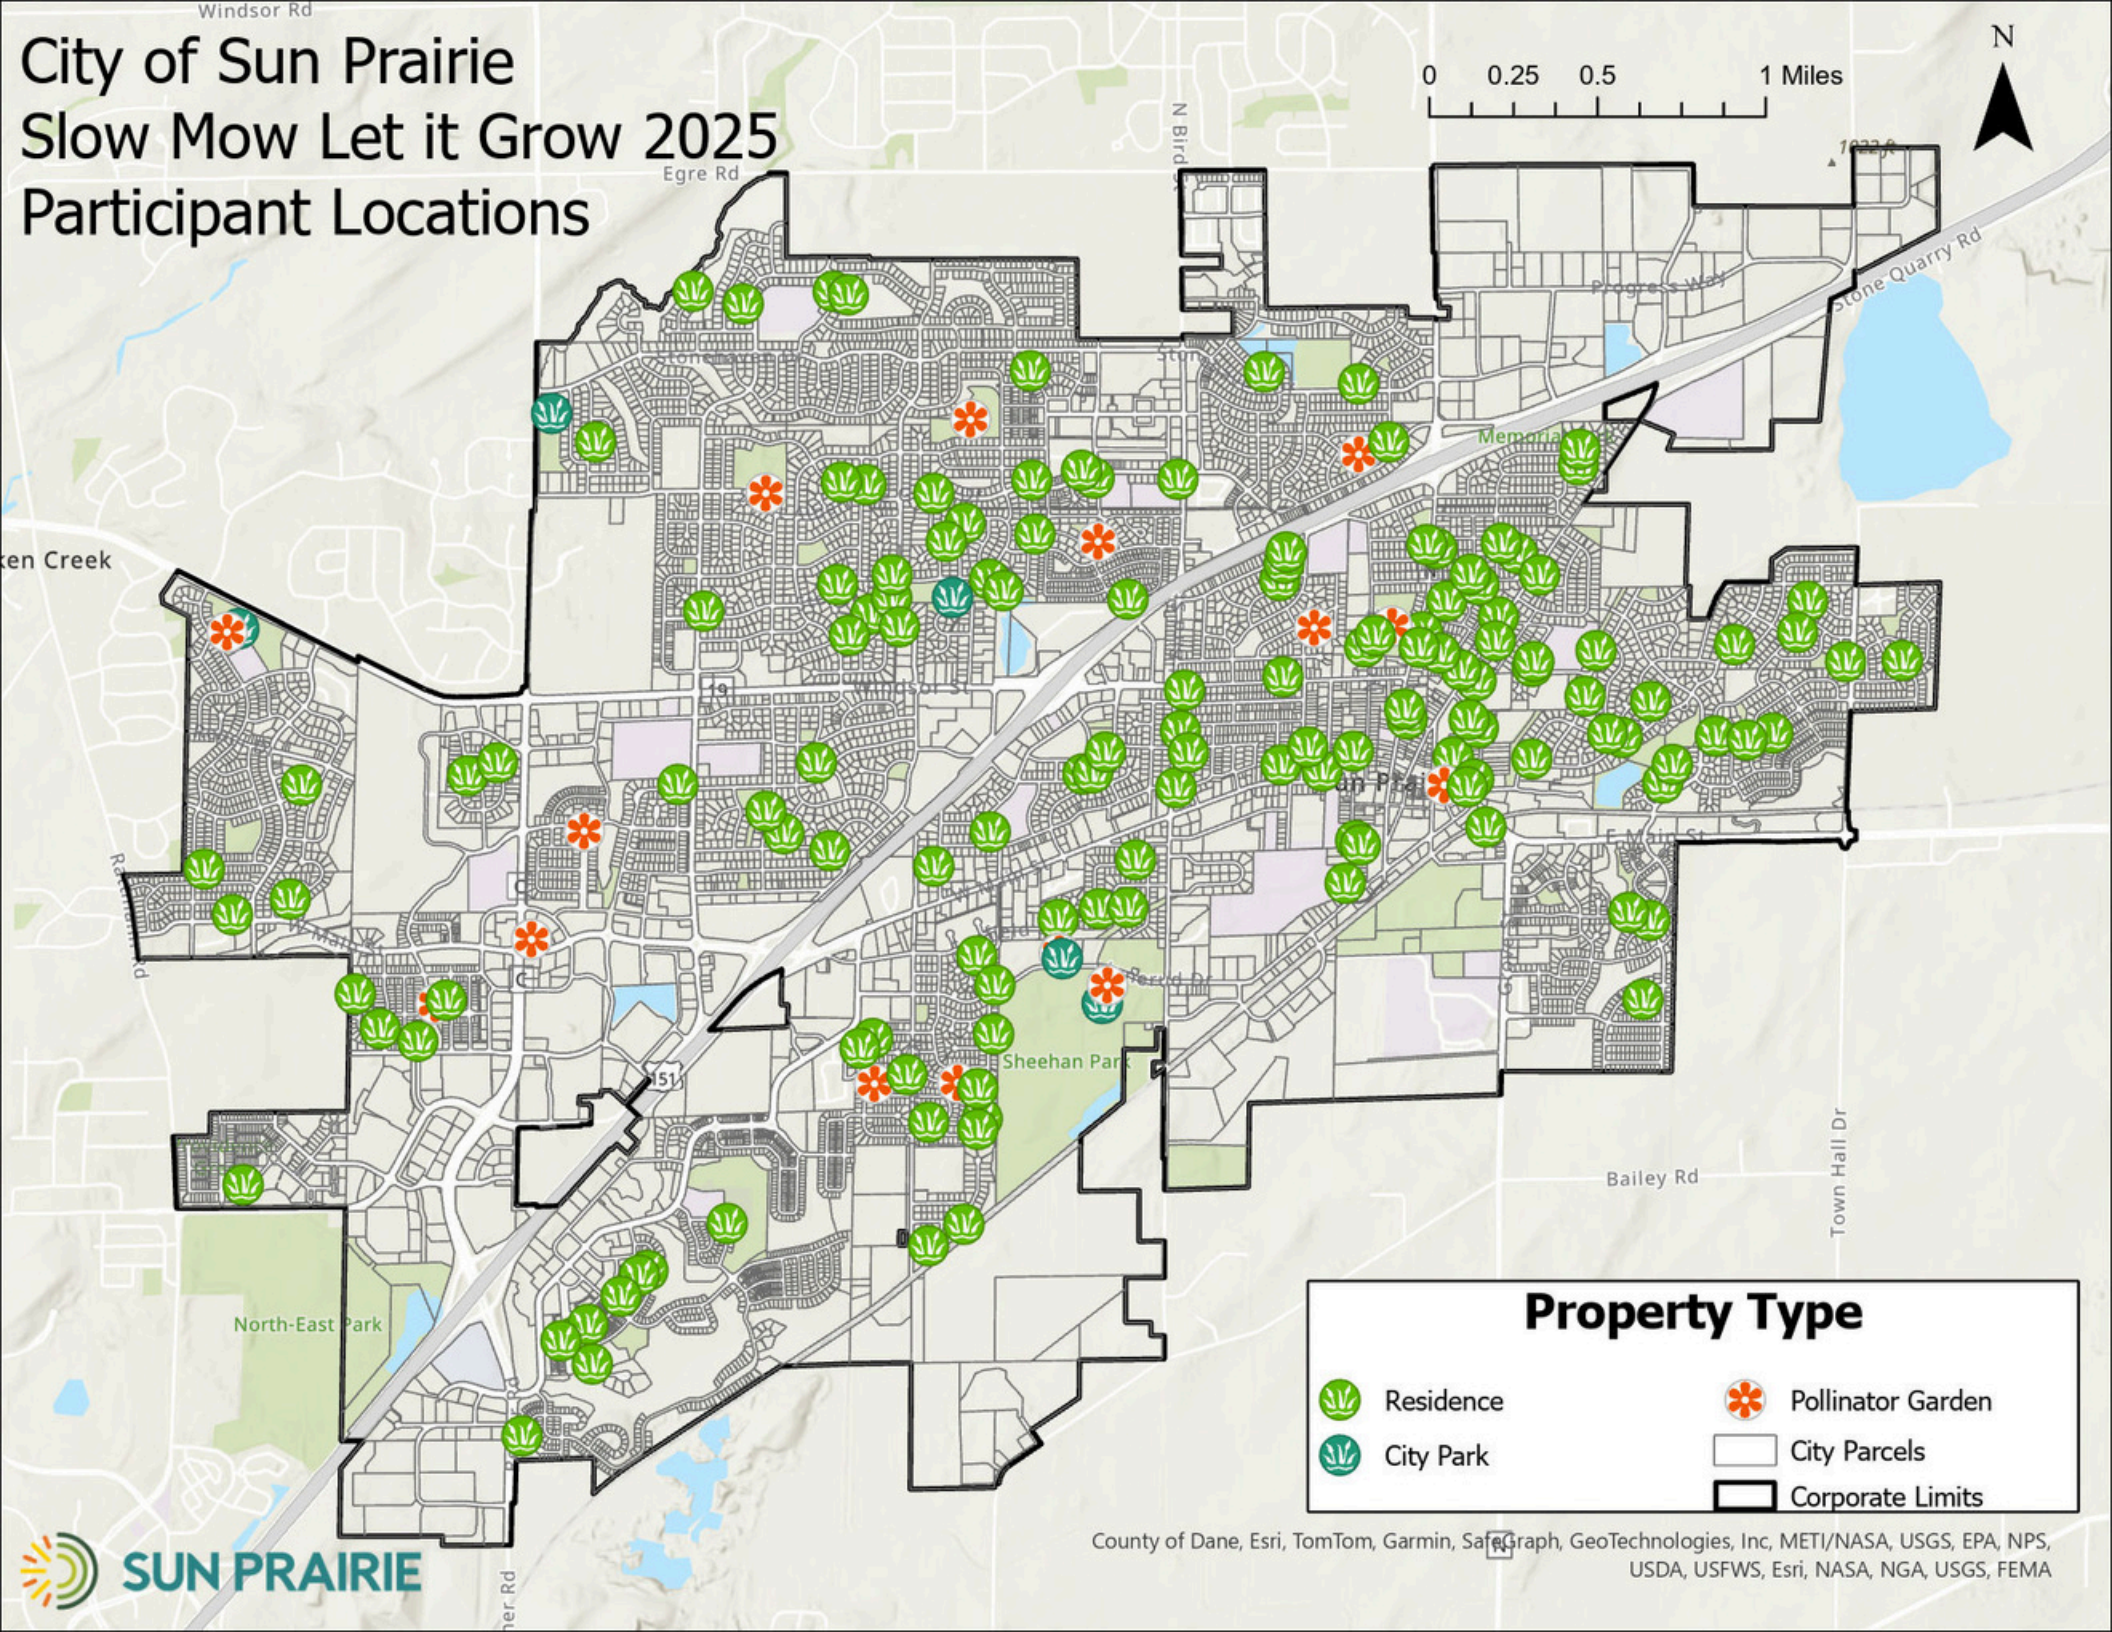

# City of Sun Prairie Slow Mow Let it Grow 2025 Participant Locations

### Property Type

 Residence	 Pollinator Garden
 City Park	 City Parcels
	 Corporate Limits