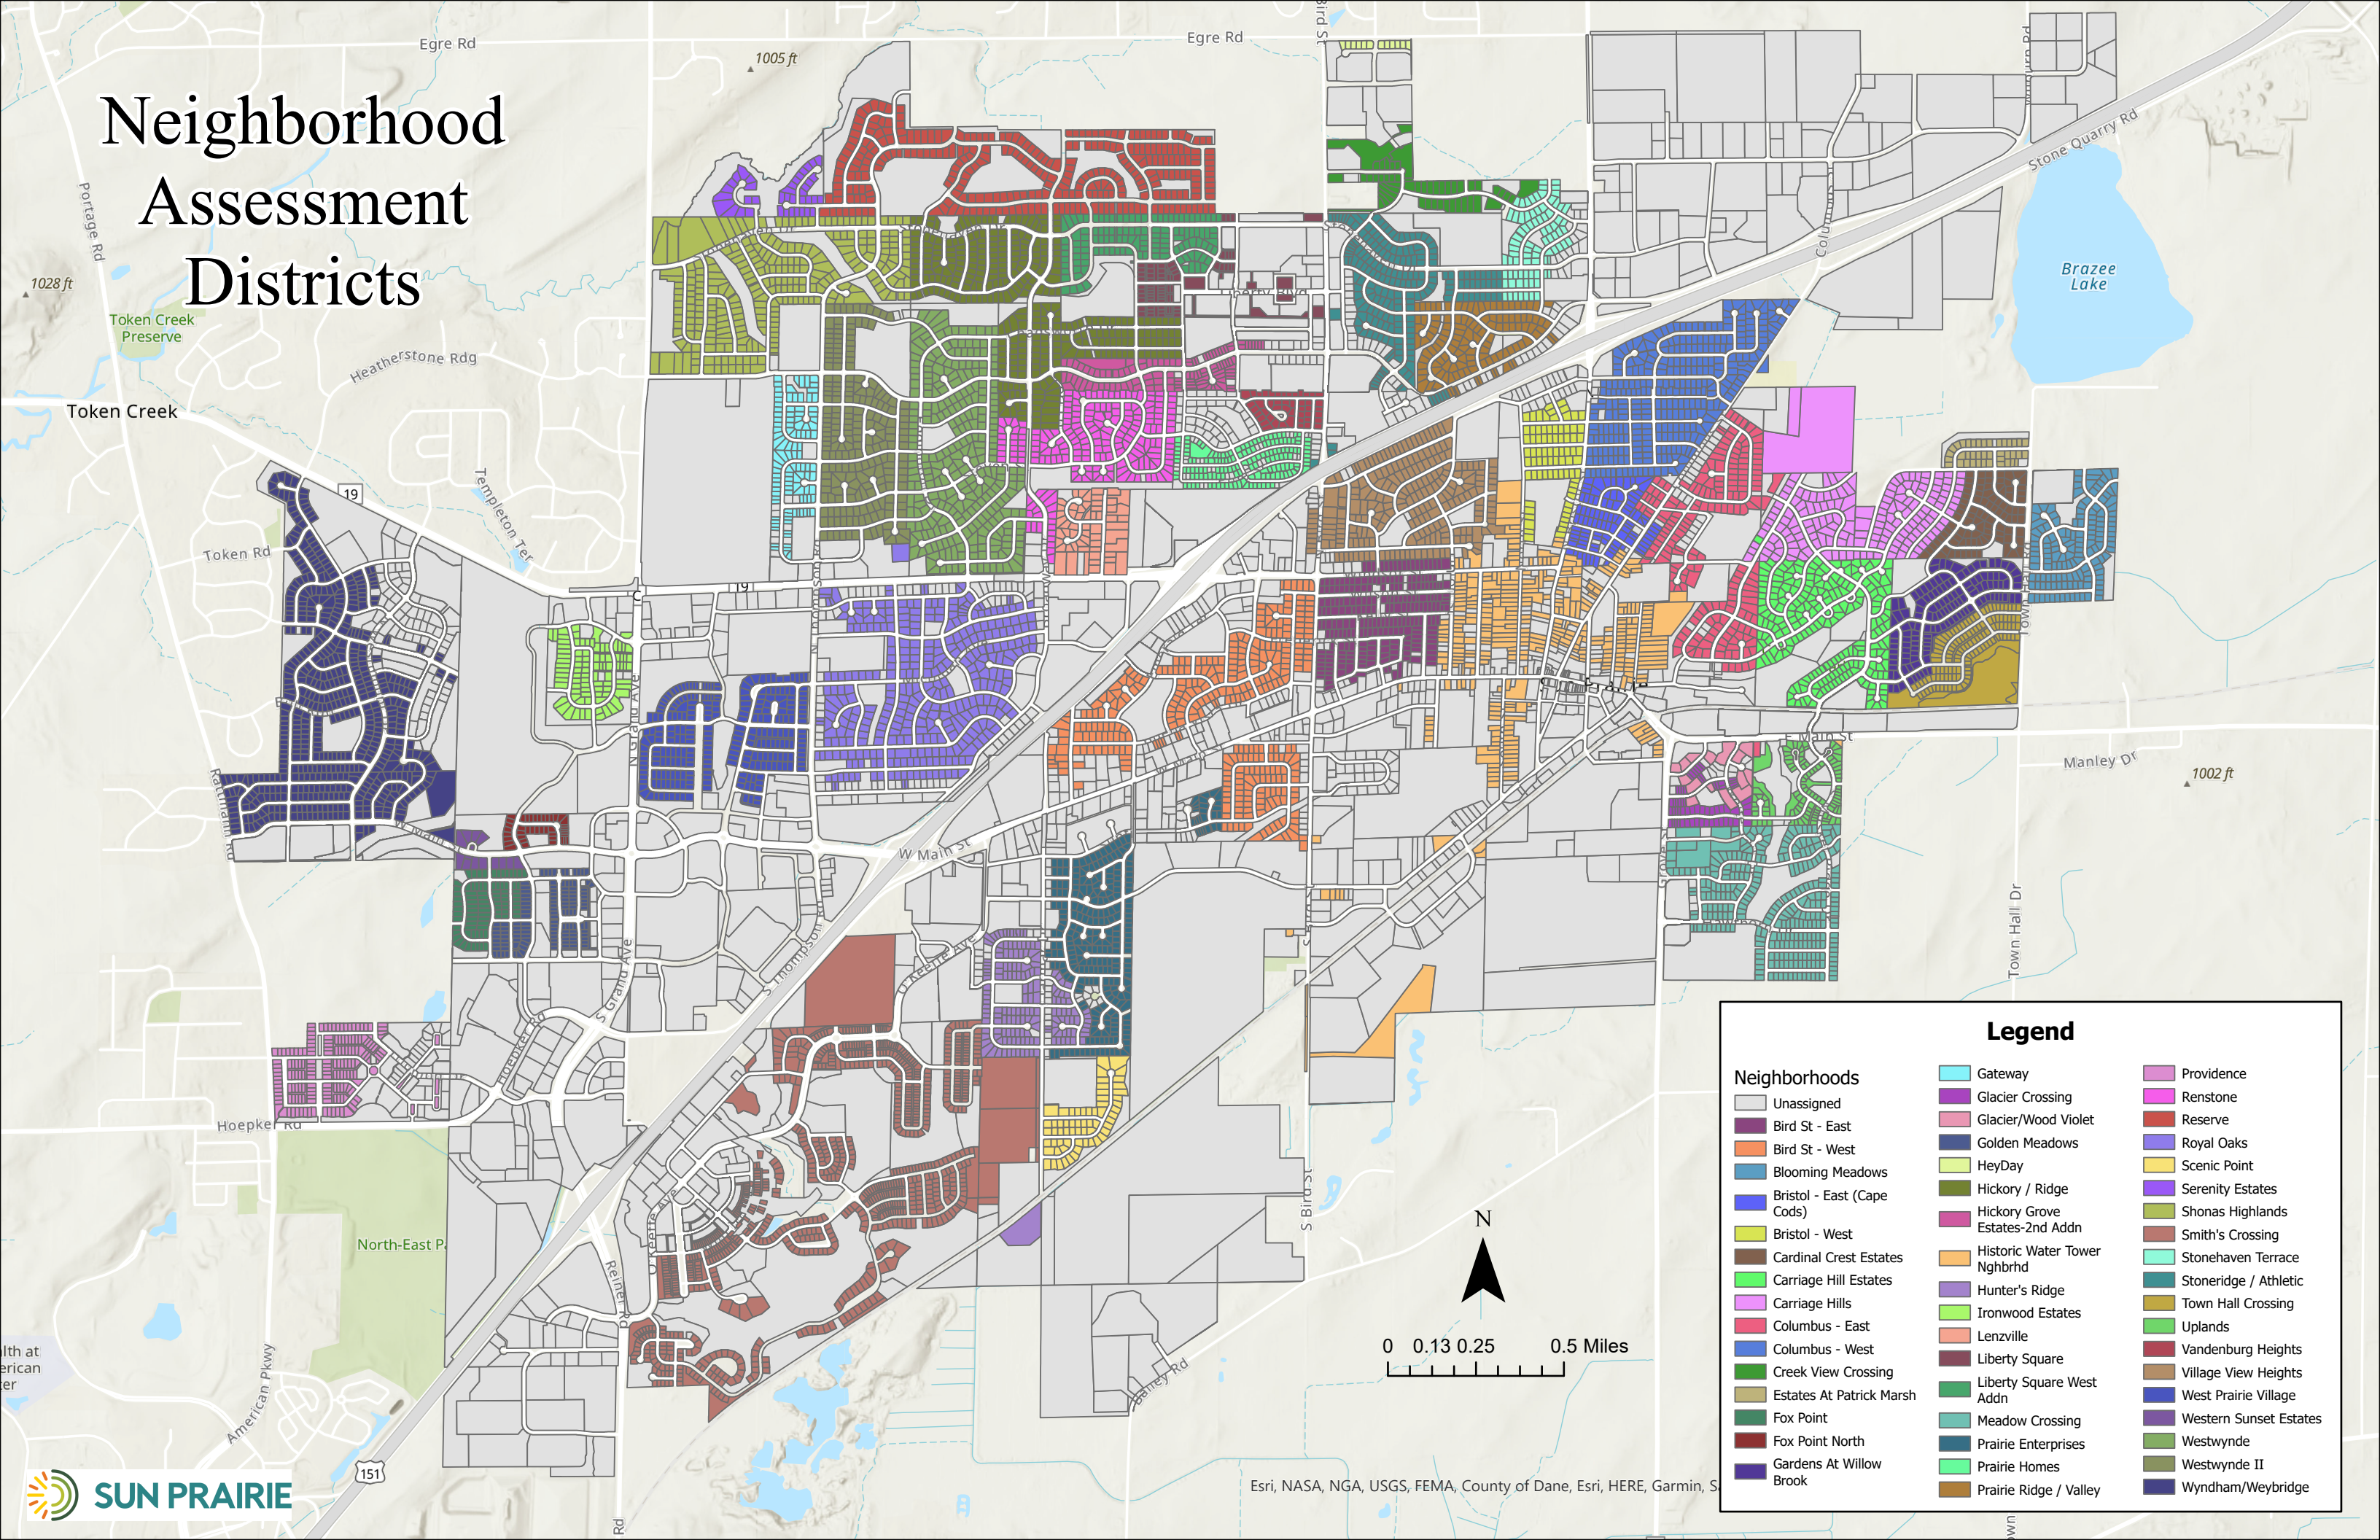

Neighborhood Assessment Districts

Legend

Neighborhoods		
Unassigned	Gateway	Providence
Bird St - East	Glacier Crossing	Renstone
Bird St - West	Glacier/Wood Violet	Reserve
Blooming Meadows	Golden Meadows	Royal Oaks
Bristol - East (Cape Cods)	HeyDay	Scenic Point
Bristol - West	Hickory / Ridge	Serenity Estates
Cardinal Crest Estates	Hickory Grove Estates-2nd Addn	Shonas Highlands
Carriage Hill Estates	Historic Water Tower Nghbrhd	Smith's Crossing
Carriage Hills	Hunter's Ridge	Stonehaven Terrace
Columbus - East	Ironwood Estates	Stoneridge / Athletic
Columbus - West	Lenzville	Town Hall Crossing
Creek View Crossing	Liberty Square	Uplands
Estates At Patrick Marsh	Liberty Square West Addn	Vandenburg Heights
Fox Point	Meadow Crossing	Village View Heights
Fox Point North	Prairie Enterprises	West Prairie Village
Gardens At Willow Brook	Prairie Homes	Western Sunset Estates
	Prairie Ridge / Valley	Westwynde
		Westwynde II
		Wyndham/Weybridge

Esri, NASA, NGA, USGS, FEMA, County of Dane, Esri, HERE, Garmin, S