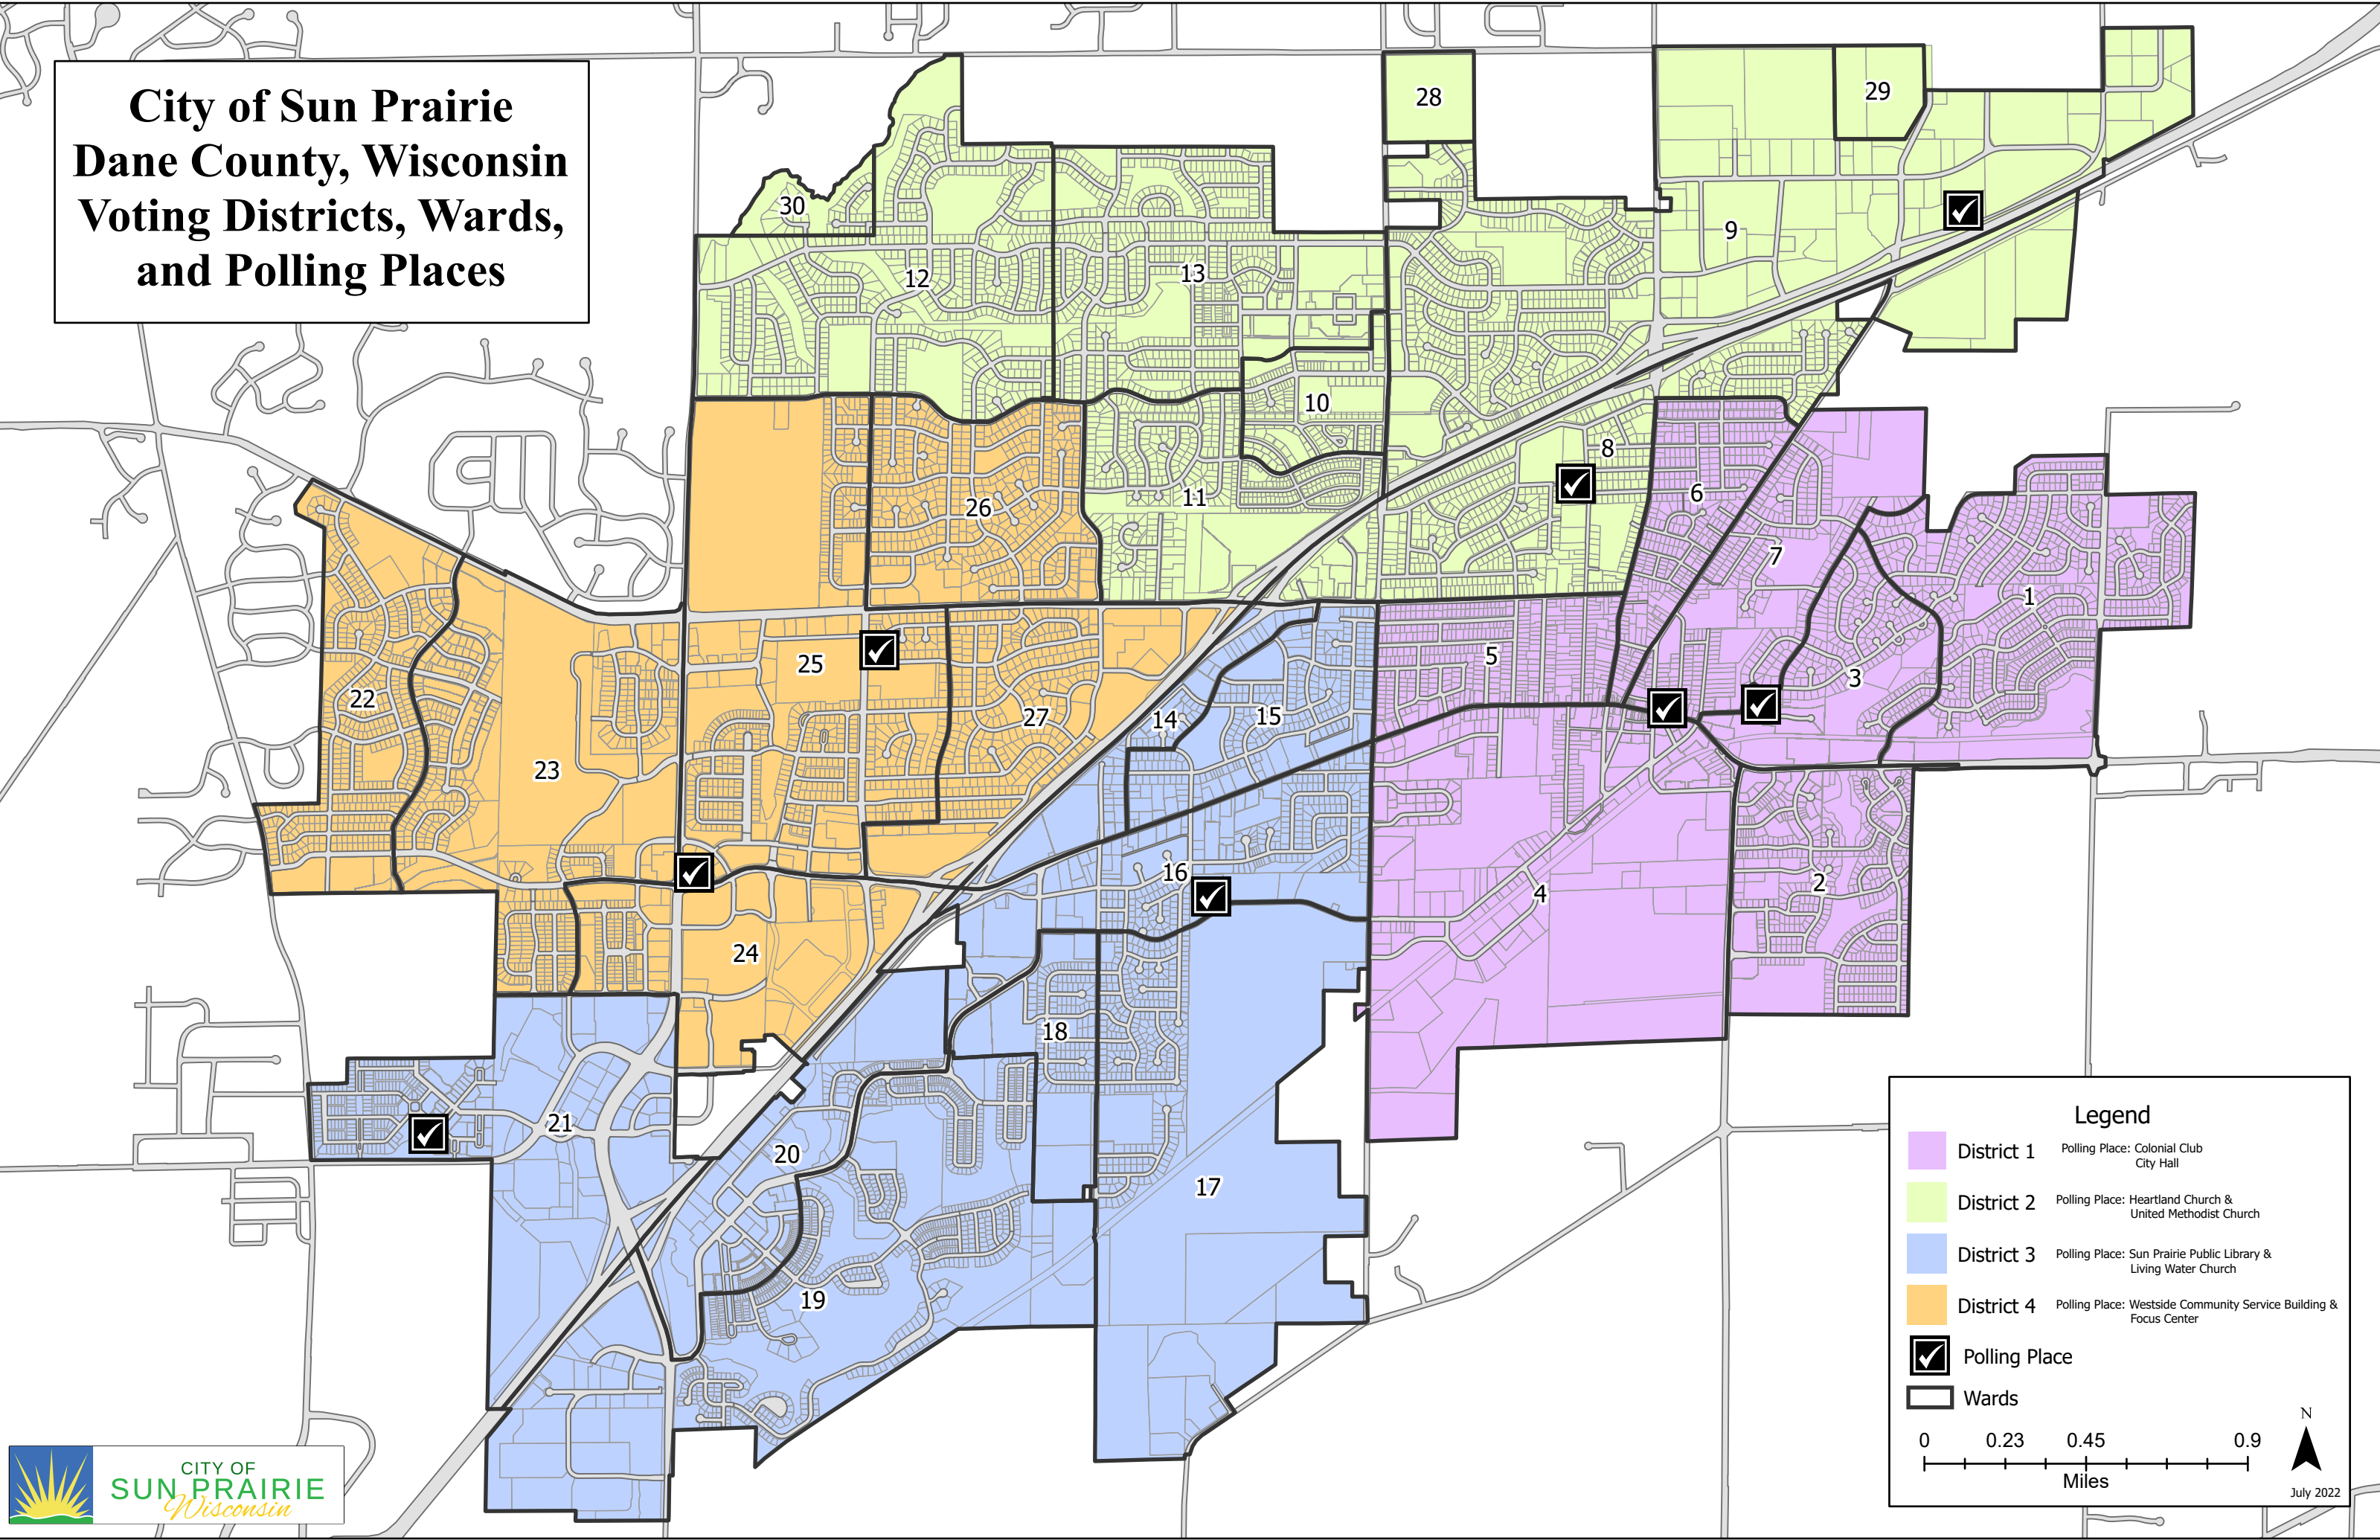

City of Sun Prairie Dane County, Wisconsin Voting Districts, Wards, and Polling Places

Legend

- District 1 Polling Place: Colonial Club City Hall
- District 2 Polling Place: Heartland Church & United Methodist Church
- District 3 Polling Place: Sun Prairie Public Library & Living Water Church
- District 4 Polling Place: Westside Community Service Building & Focus Center
- ✓ Polling Place
- Wards

0 0.23 0.45 0.9
Miles

N
▲
July 2022