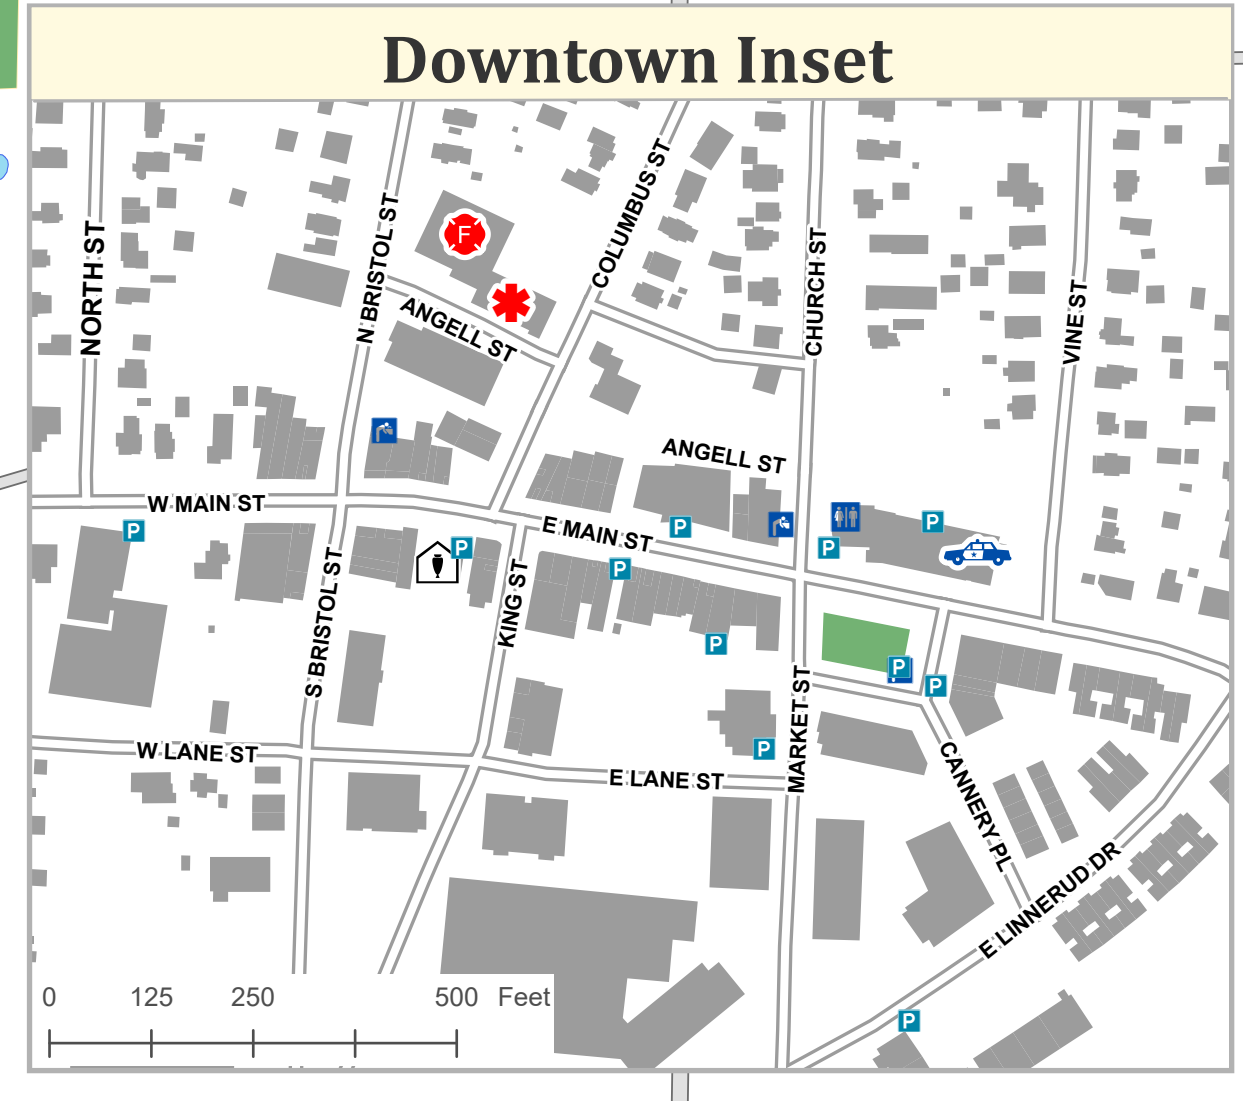

← To High Crossing Blvd
City of Madison