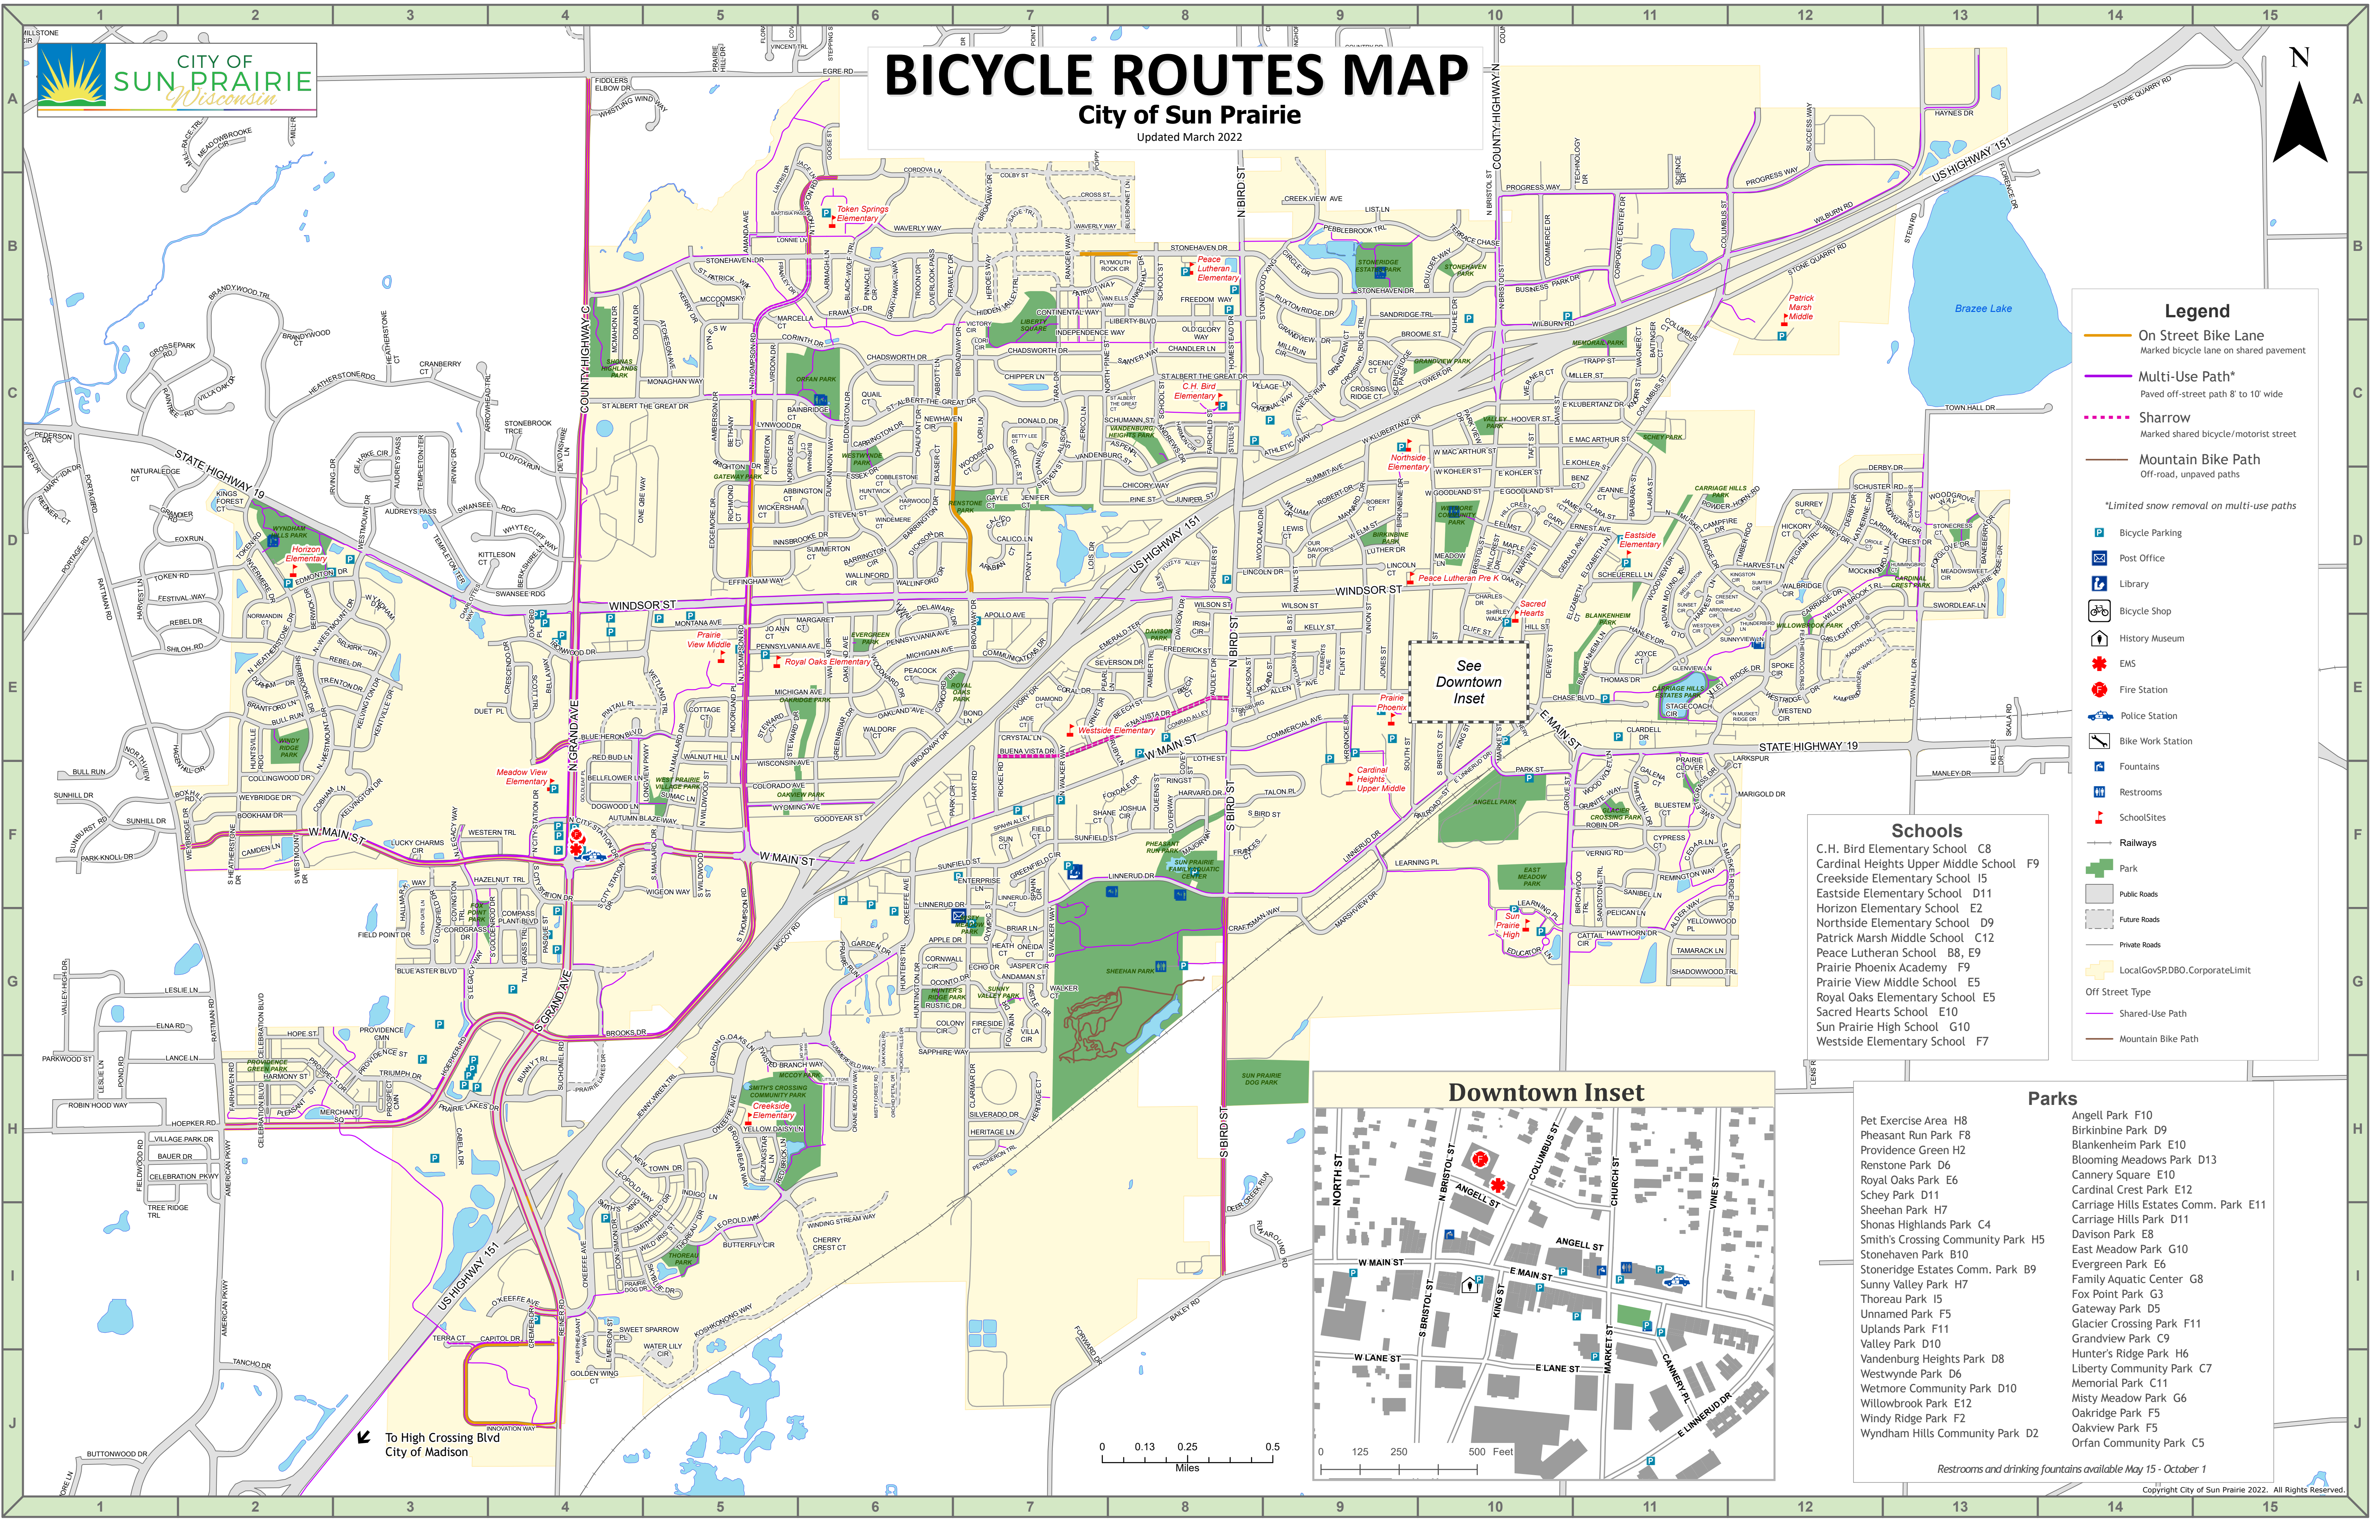

BICYCLE ROUTES MAP

City of Sun Prairie

Updated March 2022

Legend

- On Street Bike Lane
Marked bicycle lane on shared pavement
- Multi-Use Path*
Paved off-street path 8' to 10' wide
- Sharrow
Marked shared bicycle/motorist street
- Mountain Bike Path
Off-road, unpaved paths

*Limited snow removal on multi-use paths

- Bicycle Parking
- Post Office
- Library
- Bicycle Shop
- History Museum
- EMS
- Fire Station
- Police Station
- Bike Work Station
- Fountains
- Restrooms
- School Sites
- Railways
- Park
- Public Roads
- Future Roads
- Private Roads
- Local Gov/SP,DBO, Corporate/Limit
- Off Street Type
- Shared-Use Path
- Mountain Bike Path

Parks

- Pet Exercise Area H8
- Pheasant Run Park F8
- Providence Green H2
- Renstone Park D6
- Royal Oaks Park E6
- Schey Park D11
- Sheehan Park H7
- Shonas Highlands Park C4
- Smith's Crossing Community Park H5
- Stonehaven Park B10
- Stoneridge Estates Comm. Park B9
- Sunny Valley Park H7
- Thoreau Park I5
- Unnamed Park F5
- Uplands Park F11
- Valley Park D10
- Vandenburg Heights Park D8
- Westwynde Park D6
- Wetmore Community Park D10
- Willowbrook Park E12
- Windy Ridge Park F2
- Wyndham Hills Community Park D2
- Angell Park F10
- Birkinbine Park D9
- Blankenheim Park E10
- Blooming Meadows Park D13
- Canney Square E10
- Cardinal Crest Park E12
- Carriage Hills Estates Comm. Park E11
- Carriage Hills Park D11
- Davison Park E8
- East Meadow Park G10
- Evergreen Park E6
- Family Aquatic Center G8
- Fox Point Park G3
- Gateway Park D5
- Glacier Crossing Park F11
- Grandview Park C9
- Hunter's Ridge Park H6
- Liberty Community Park C7
- Memorial Park C11
- Misty Meadow Park G6
- Oakridge Park F5
- Oakview Park F5
- Orfan Community Park C5

Restrooms and drinking fountains available May 15 - October 1

← To High Crossing Blvd
City of Madison