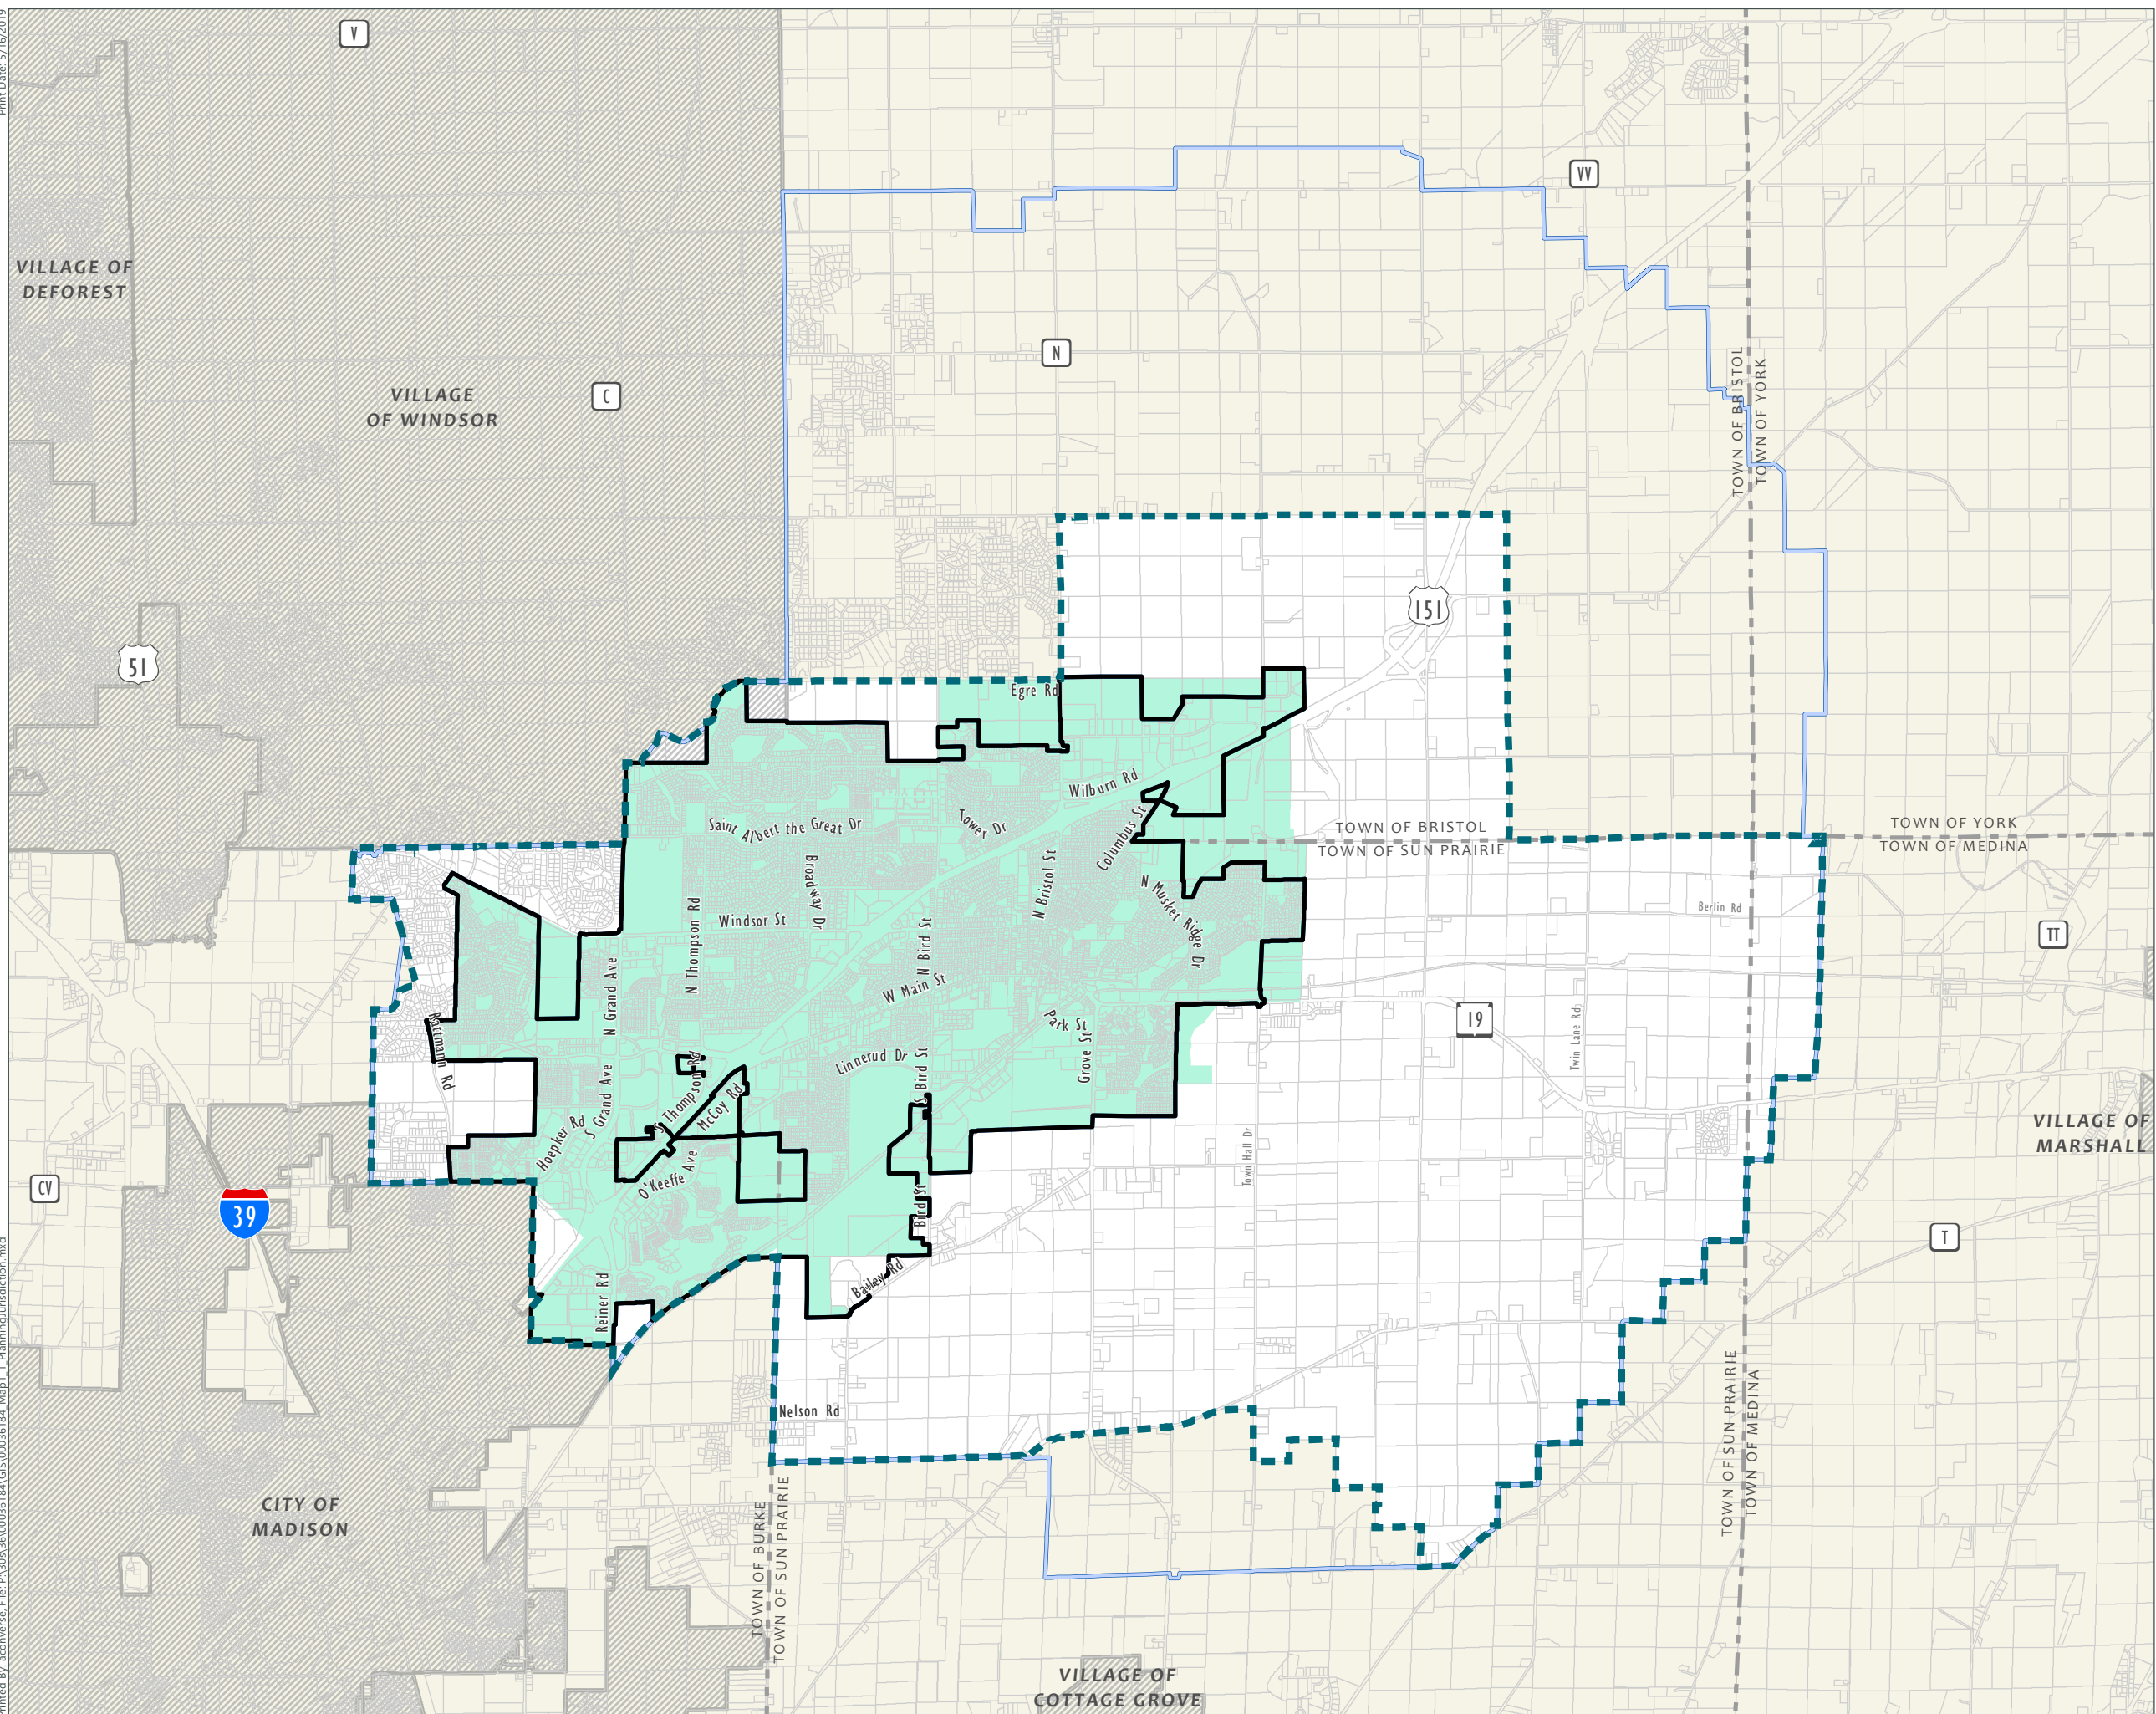

City of Sun Prairie Planning Jurisdiction 2019

-  Planning Jurisdiction
-  Outside Planning Area
-  City of Sun Prairie
-  City/Village
-  Town
-  Sun Prairie Urban Service Area
-  City of Sun Prairie ETJ
-  Parcel

*Data Sources:
Municipal Boundaries and road names
provided by Dane County (May 2018).
ETJ provided by the City of Sun Prairie.
Urban Service Area provided by Dane County.*

Printed By: aconverse; File: P:\2019_30\00036184\GIS\00036184_Map1_1_PlanningJurisdiction.mxd