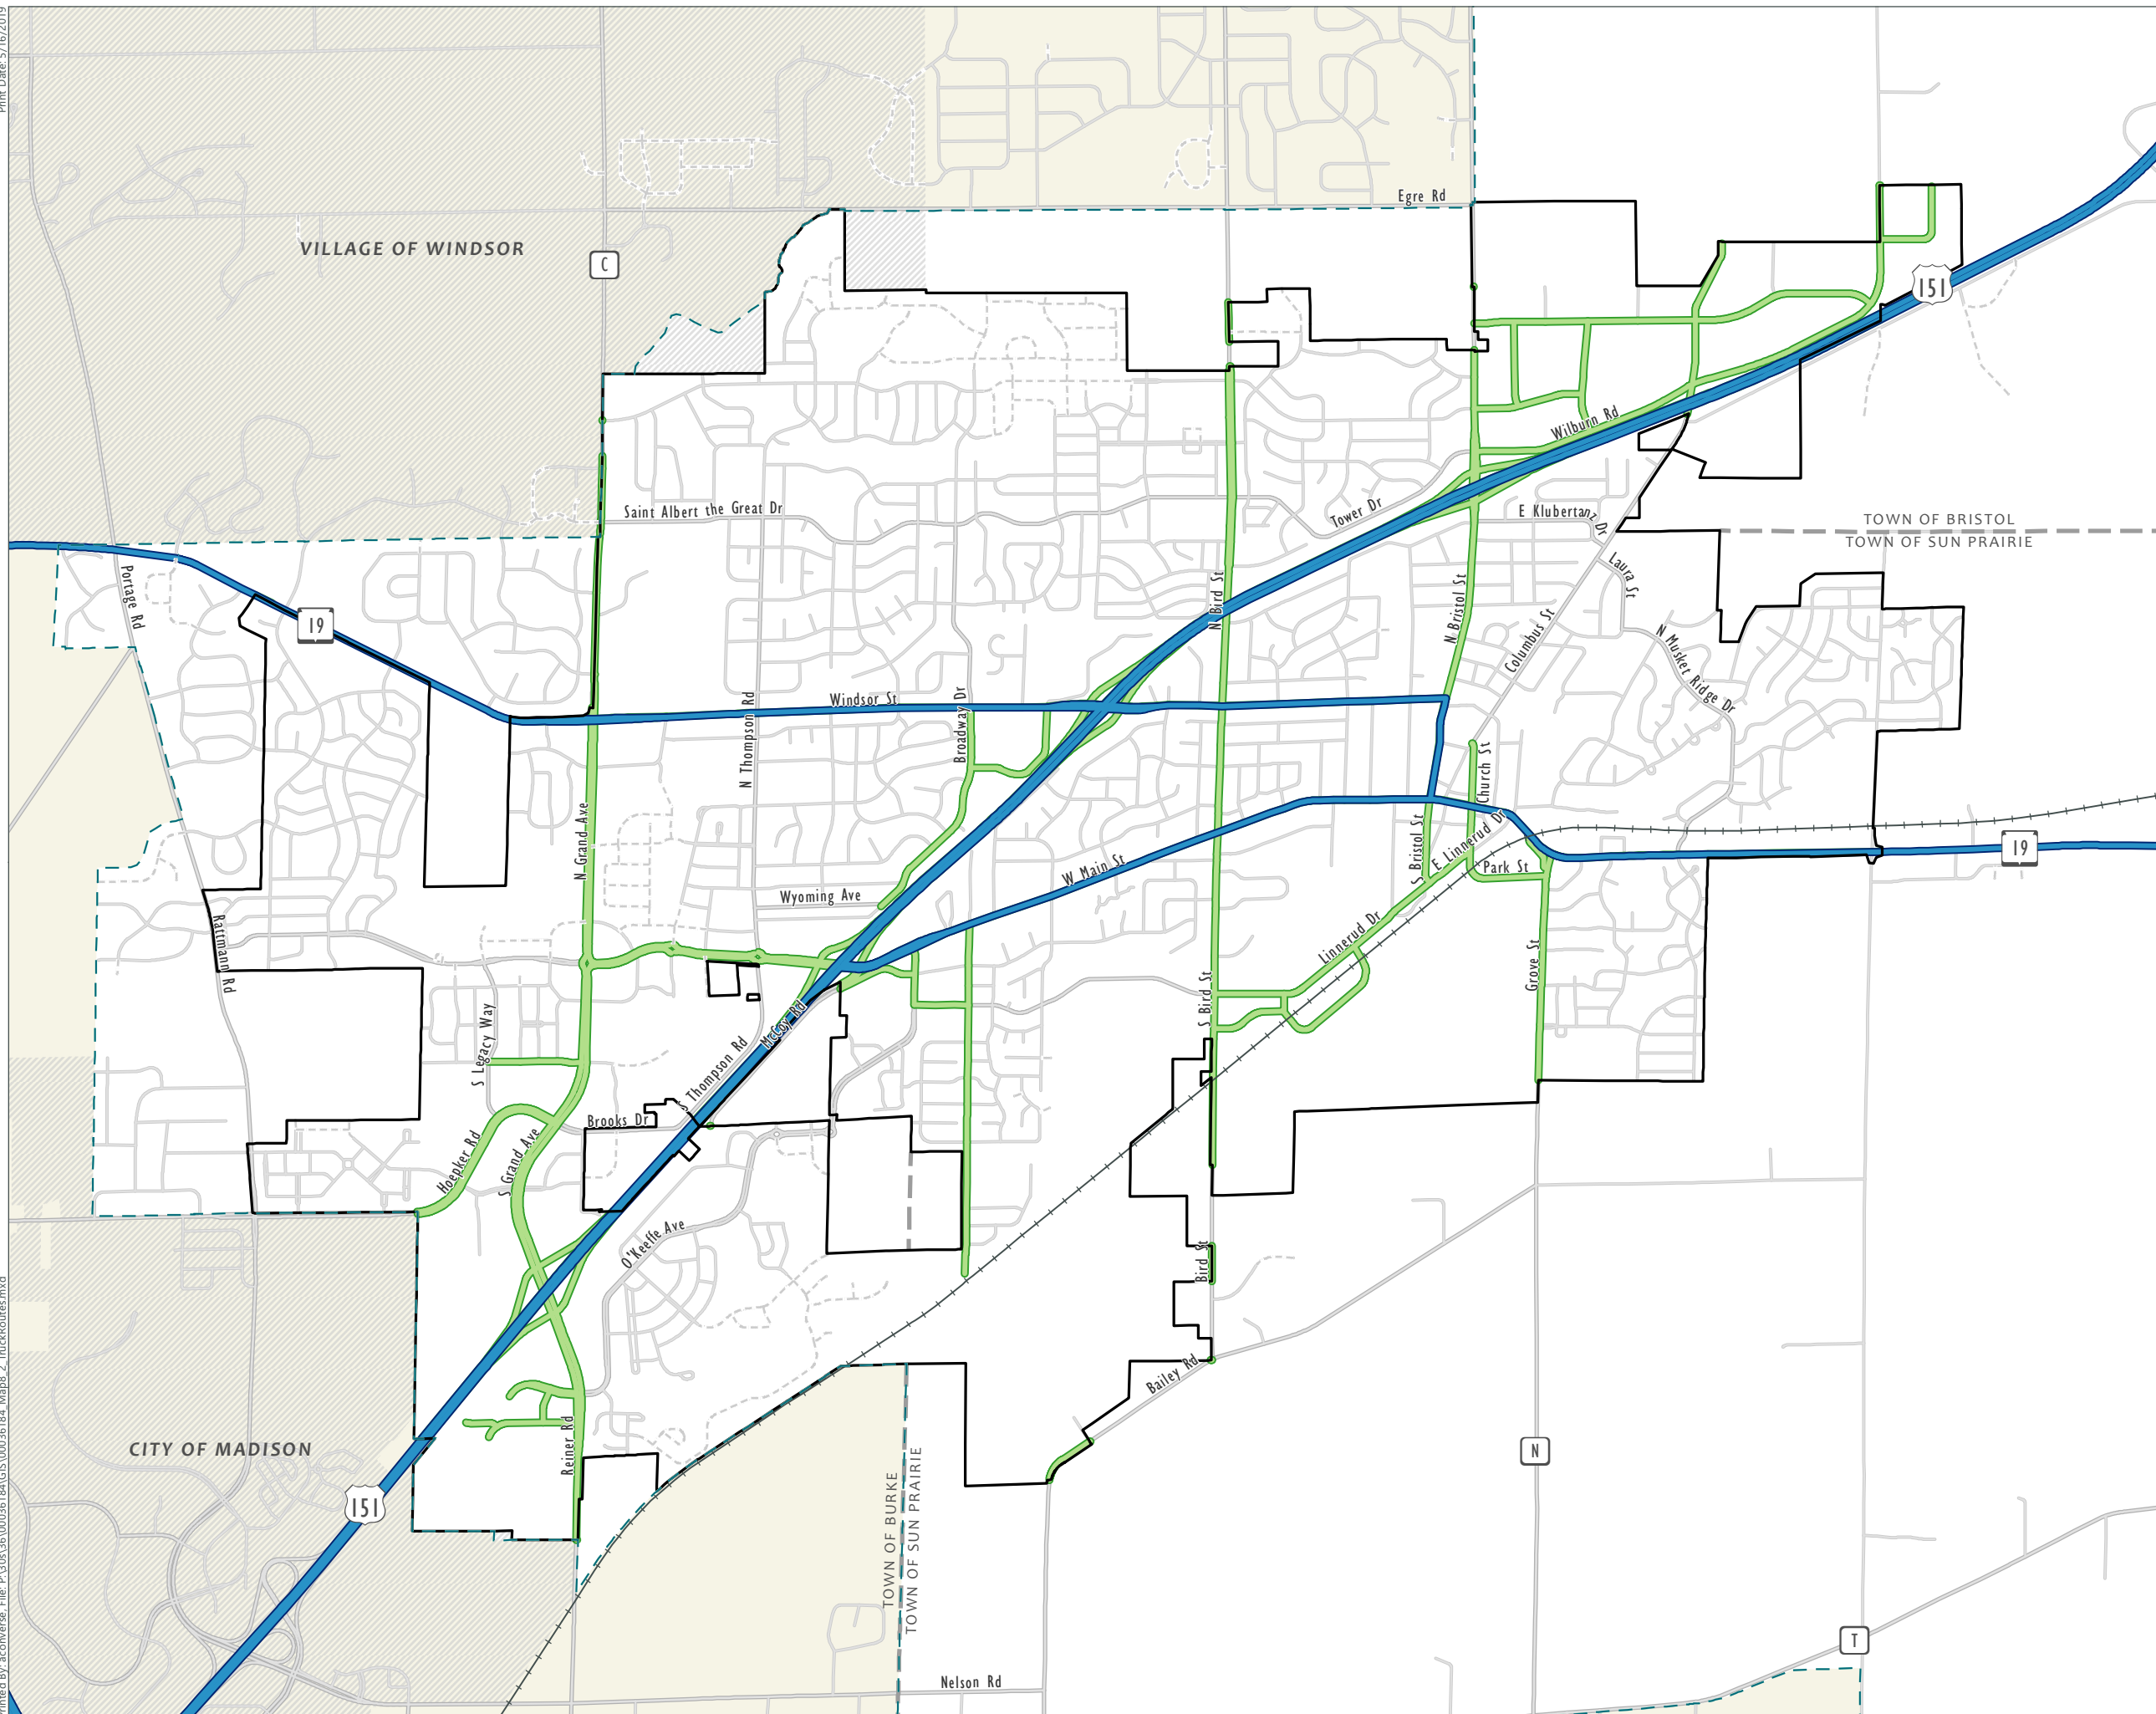

Truck Routes

- Planning Jurisdiction
- City of Sun Prairie
- City/Village
- Town
- Outside Planning Area
- Railroad
- Platted Street
- Long Truck Route
- Heavy Traffic Route

Data Sources:
 Municipal Boundaries and road names
 provided by Dane County (May 2018).
 Long Truck Routes provided by WisDOT Long Truck Operators
 Map (August 2017)
 Heavy Traffic Routes provided by the City (per City Ordinance
 Sec. 10.12.040)

Printed By: acornwise, File: P:\2015\36\00036184\GIS\00036184_Map8_2_TruckRoutes.mxd

Print Date: 5/16/2018