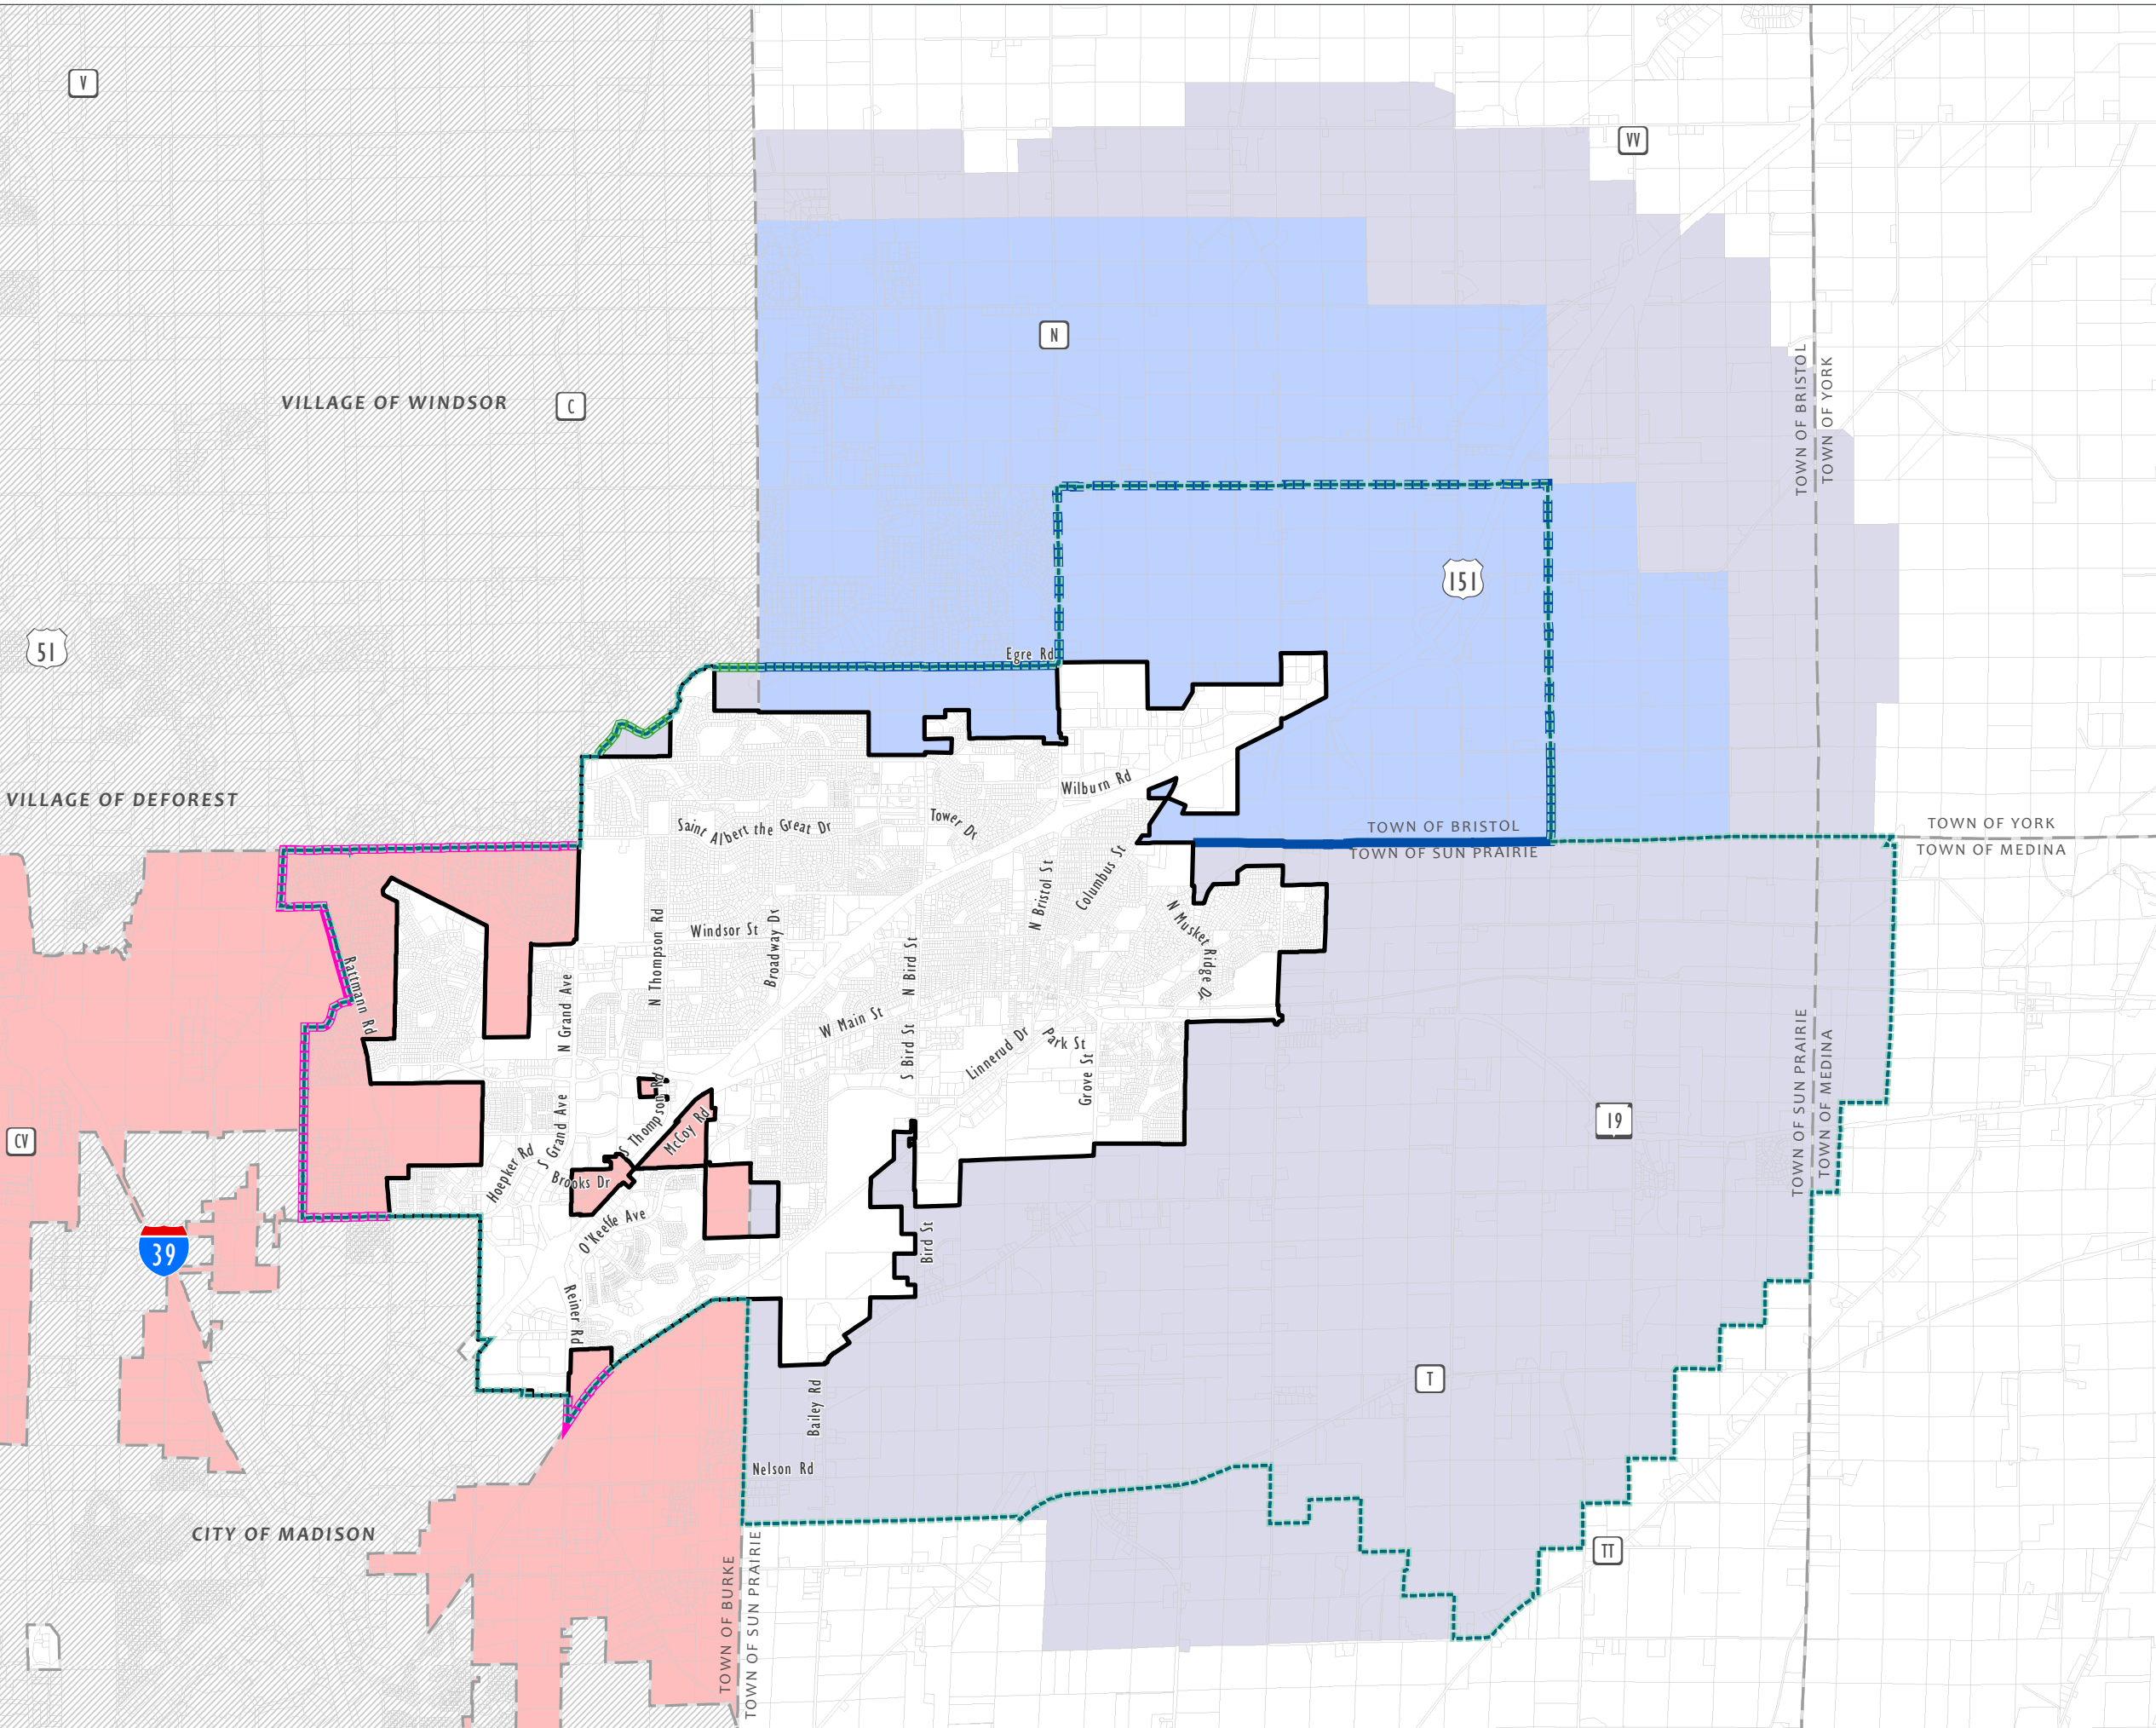

Print Date: 5/16/2019
Printed By: acnverse, File: P:\305\36\00036194\GIS\00036184_Map5_1_BoundaryAgreements.mxd

Boundary Agreements and ETJ

- Planning
- City of Sun Prairie
- Town
- Parcels
- Extraterritorial Jurisdiction
- Cooperative Plan*
- Town of Bristol
- Intergovernmental Agreement
- Future Sun Prairie Boundary (Bristol)
- Potential Sun Prairie Boundary (Bristol)
- Future Sun Prairie Boundary (Burke)
- Future Sun Prairie Boundary (Windsor)

Data Sources:
Municipal Boundaries and road names provided by Dane County (May 2018).
*Cooperative Plan between City of Sun Prairie, City of Madison, Village of DeForest and Town of Burke.