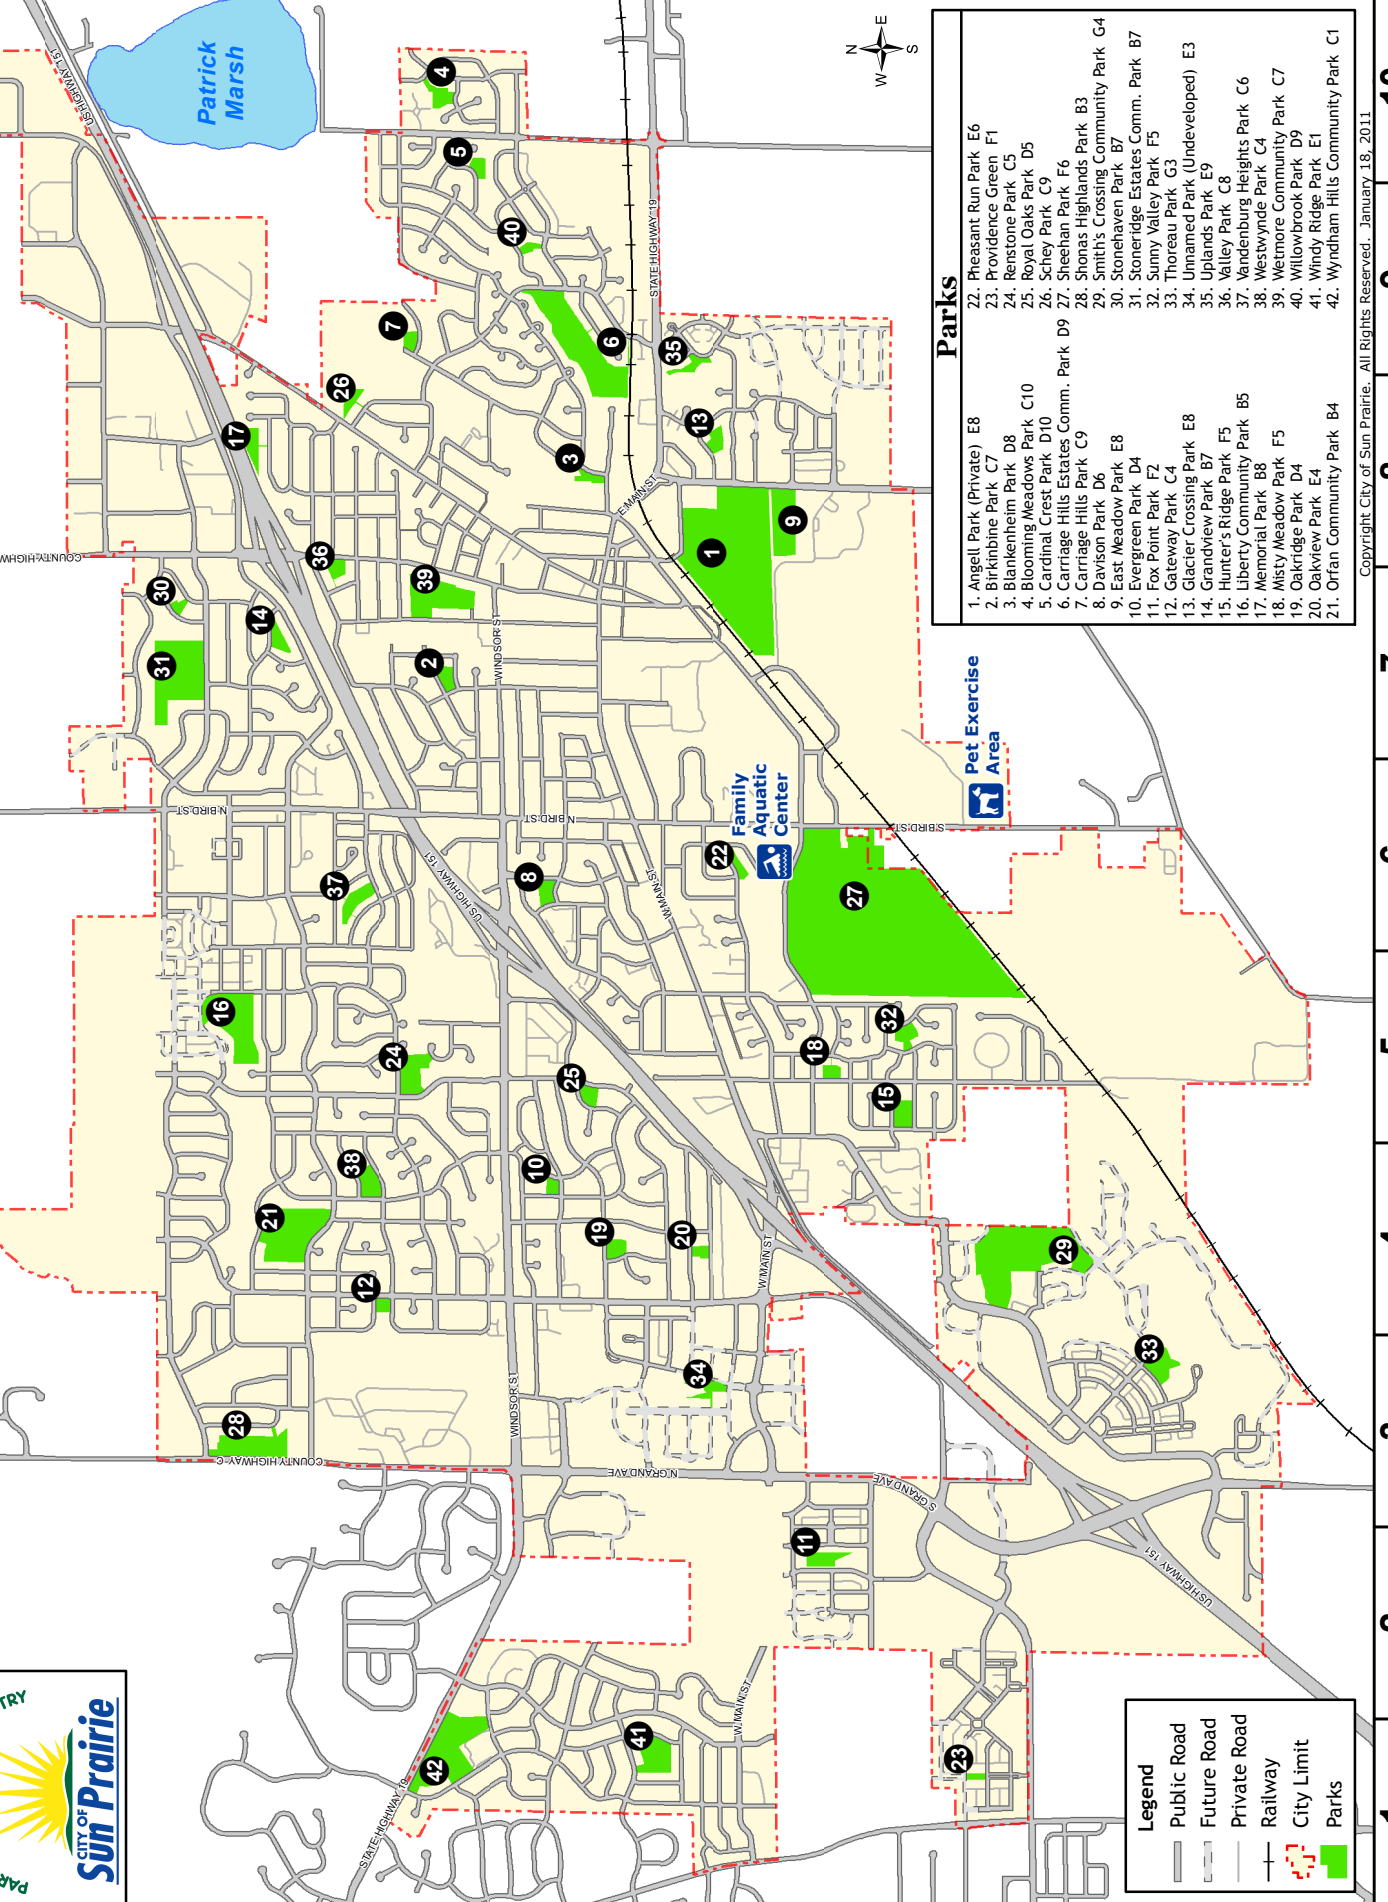

CITY OF SUN PRAIRIE PARK SYSTEM

Parks

1. Angell Park (Private) E8	22. Pheasant Run Park E6
2. Birkenhain Park C7	23. Providence Green F1
3. Blankenheim Park D8	24. Renstone Park C5
4. Blooming Meadows Park C10	25. Royal Oaks Park D5
5. Cardinal Crest Park D10	26. Schey Park C9
6. Carriage Hills Estates Comm. Park D9	27. Sheehan Park F6
7. Carriage Hills Park C9	28. Shonnas Highlands Park B3
8. Davison Park D6	29. Smith's Crossing Community Park G4
9. East Meadow Park E8	30. Stonehaven Park B7
10. Evergreen Park D4	31. Stoneridge Estates Comm. Park B7
11. Fox Point Park F2	32. Sunny Valley Park F5
12. Gateway Park C4	33. Thoreau Park G3
13. Glacier Crossing Park E8	34. Unnamed Park (Undeveloped) E3
14. Grandview Park B7	35. Uplands Park E9
15. Hunter's Ridge Park F5	36. Valley Park C8
16. Liberty Community Park B5	37. Vandenburgh Heights Park C6
17. Memorial Park B8	38. Westwynde Park C4
18. Misty Meadow Park F5	39. Westmore Community Park C7
19. Oakridge Park D4	40. Witowbrook Park D9
20. Oakview Park E4	41. Windy Ridge Park E1
21. Orfan Community Park B4	42. Wyndham Hills Community Park C1

Legend

	Public Road
	Future Road
	Private Road
	Railway
	City Limit
	Parks